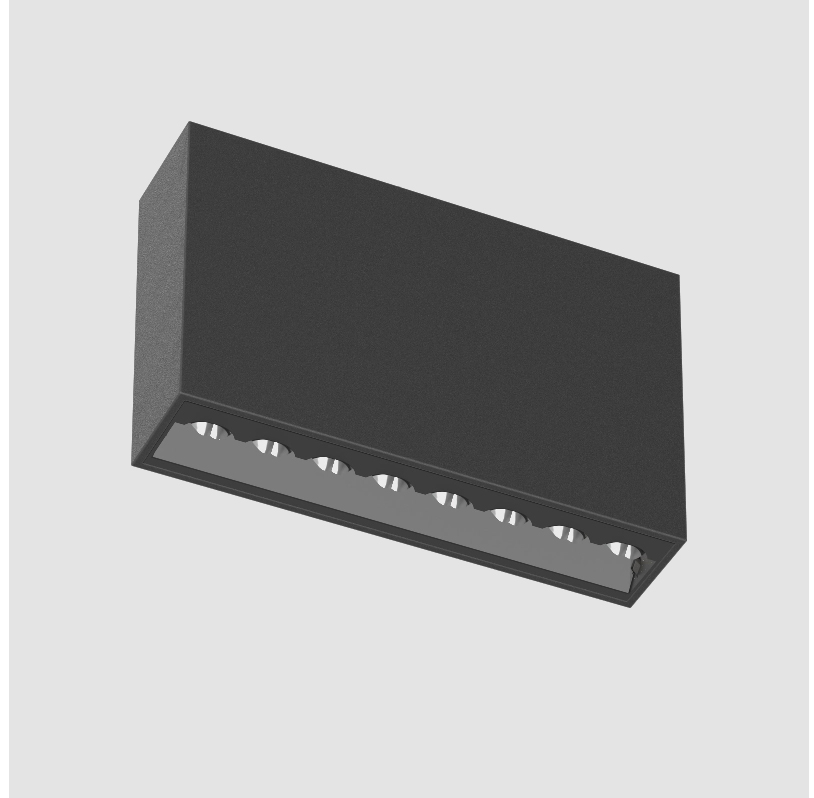

GENERAL

Series: Magiq Hollow Wallwash
 Subseries: Magiq Hollow Wallwash
 Brand: Prolight
 Division: Architectural
 Mounting Type: Surface
 Mounting Location: Ceiling
 Subcategory: Wallwash

PHYSICAL

Shape: Rectangle
 Length (mm): 174
 Length (in): 6 ⁷/₈
 Width (mm): 42
 Width (in): 1 ⁵/₈
 Height (mm): 109
 Height (in): 4 ⁵/₁₆
 Light Distribution: Direct
 Fixture Finish: SSR / BKV / CWI / CRY / HAB / UFT / ITA / RUA / FTG / MYG / LOD / PUS / FRO / FUP / KIA / POP / BLS / SPG / MEY / GOH / GUM / CHC / COM / ABZ / JAG / OBR / MOS / ROR
 Holder Finish: WHI / BLK
 Fixture Material: Aluminum Die Cast

OPTICAL

Adjustability: Fixed

RATINGS AND CERTIFICATIONS

Certified By: Certified for North American Standards
 IP rating: IP20

MAGIQ HOLLOW WALLWASH SURFACE

A3D187-

PROJECT

TYPE

SPECIFIER

QUANTITY

DATE

A

MAGIQ HOLLOW WALLWASH SURFACE

A3D188-

base number Color Finish Finishes Finishes
 Temperature Options (Diamond) (Triangle)

- To build a product code in our configurator select the specify button on the base model # product page
- To build a manual product code on this datasheet choose from the options listed below in blue font and add the suffix to the base model #

GENERAL

Series: Magiq Hollow Wallwash
 Subseries: Magiq Hollow Wallwash
 Brand: Prolicht
 Division: Architectural
 Mounting Type: Surface
 Mounting Location: Ceiling
 Subcategory: Wallwash

PHYSICAL

Shape: Rectangle
 Length (mm): 174
 Length (in): 6 ⁷/₈
 Width (mm): 42
 Width (in): 1 ⁵/₈
 Height (mm): 109
 Height (in): 4 ⁵/₁₆
 Light Distribution: Direct
 Fixture Finish: SSR / BKV / CWI / CRY / HAB / UFT / ITA / RUA / FTG / MYG / LOD / PUS / FRO / FUP / KIA / POP / BLS / SPG / MEY / GOH / GUM / CHC / COM / ABZ / JAG / OBR / MOS / ROR
 Holder Finish: WHI / BLK
 Accent Finish: SSR / BKV / CWI / CRY / HAB / LAG / UFT / ITA / RUA / RUR / MIC / FTG / MYG / TWT / LOD / PUS / FRO / FUP / KIA / POP / BLS / SPG / MEY / GOH / GUM / CHC / COM / ABZ / JAG
 Fixture Material: Aluminum Die Cast